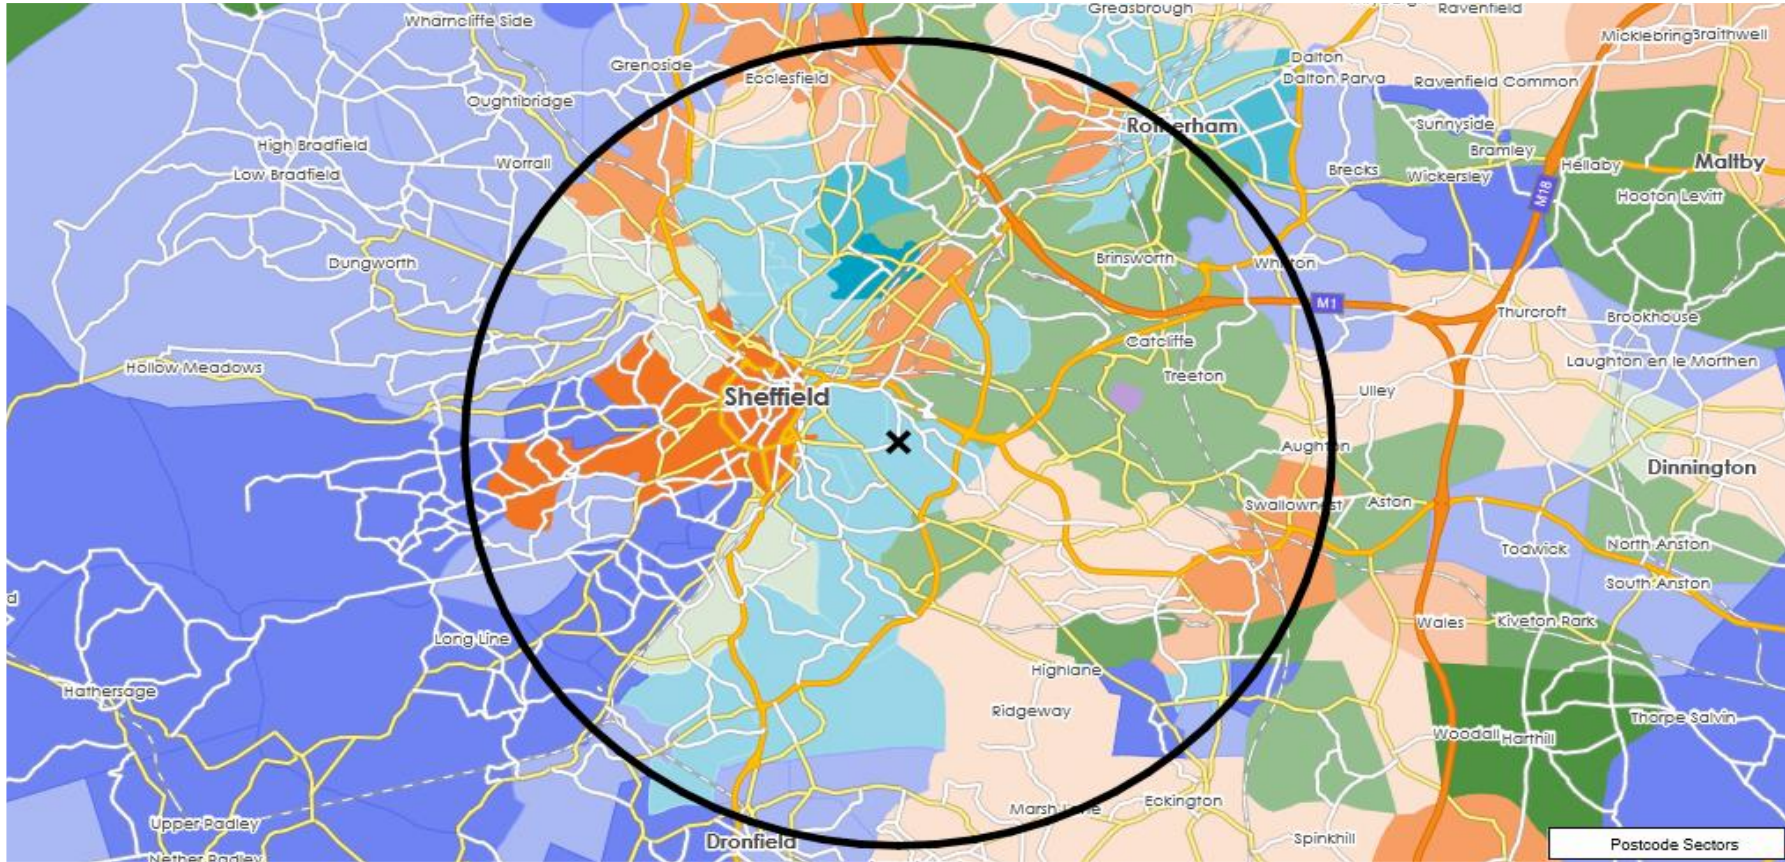

DOMINANT ACORN GROUP - HOUSEHOLDS

© 2023 CACI Limited and all other applicable third party notices (Acorn) can be found at www.caci.co.uk/copyrightnotices.pdf

Source: OS Open Data 2018

Area: P04376_Manor Castle, Sheffield, S2 1UJ (5 Mile contour)