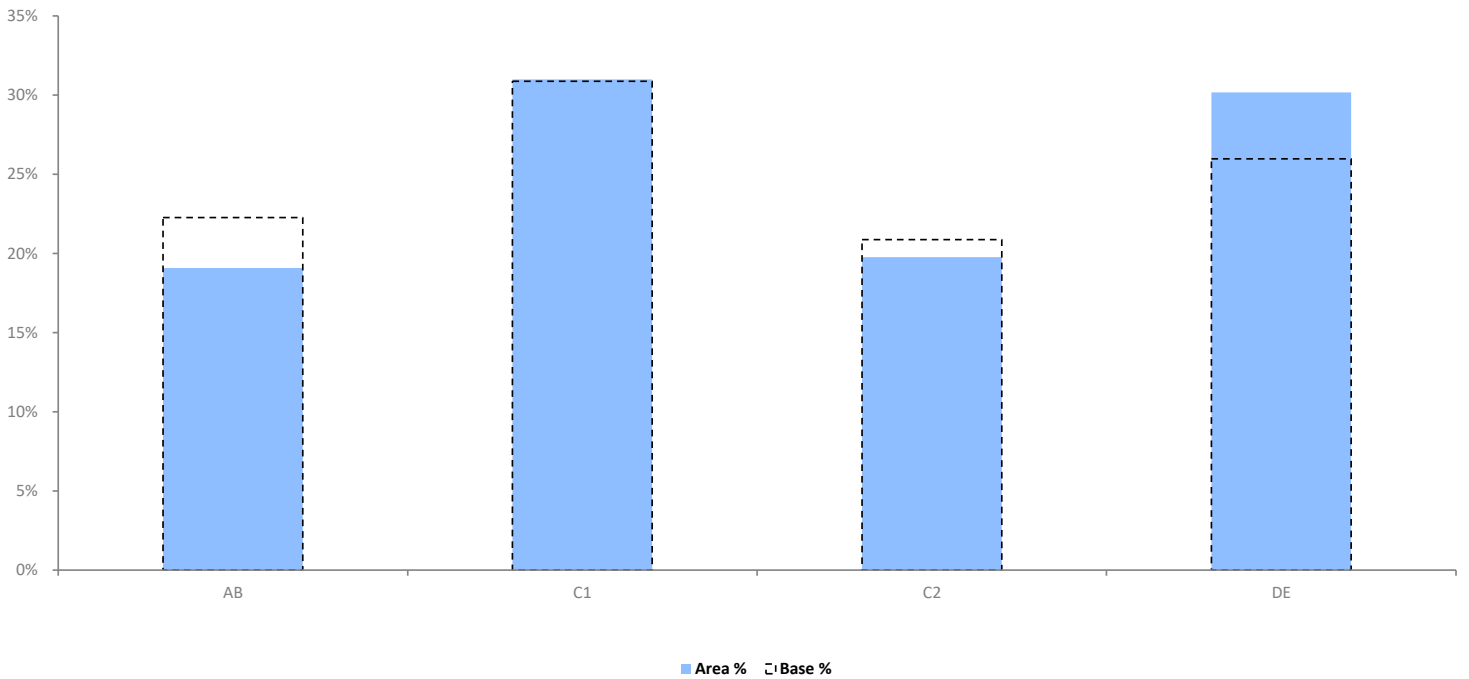

UP TO DATE DEMOGRAPHICS

© 2023 CACI Limited and all other applicable third party notices (Up to Date Demographics) can be found at www.caci.co.uk/copyrightnotices.pdf

Area: P04376_Manor Castle, Sheffield, S2 1UJ (5 Mile contour)
Base: Great Britain
Year: 2022

SOCIAL GRADE

	Area Profile	Area %	Base %	Index av=100	0	100	200
AB: Higher or intermediate managerial/admin/professional	46,132	19.1	22.3	86			
C1: Supervisory, clerical, jr managerial/admin/professional	74,970	31.0	30.9	100			
C2: Skilled manual workers	47,794	19.8	20.9	95			
DE: Semi-skilled and unskilled manual workers /on state benefit,unemployed, lowest grade workers	72,994	30.2	26.0	116			
Total household reference persons aged 16 to 64	241,890