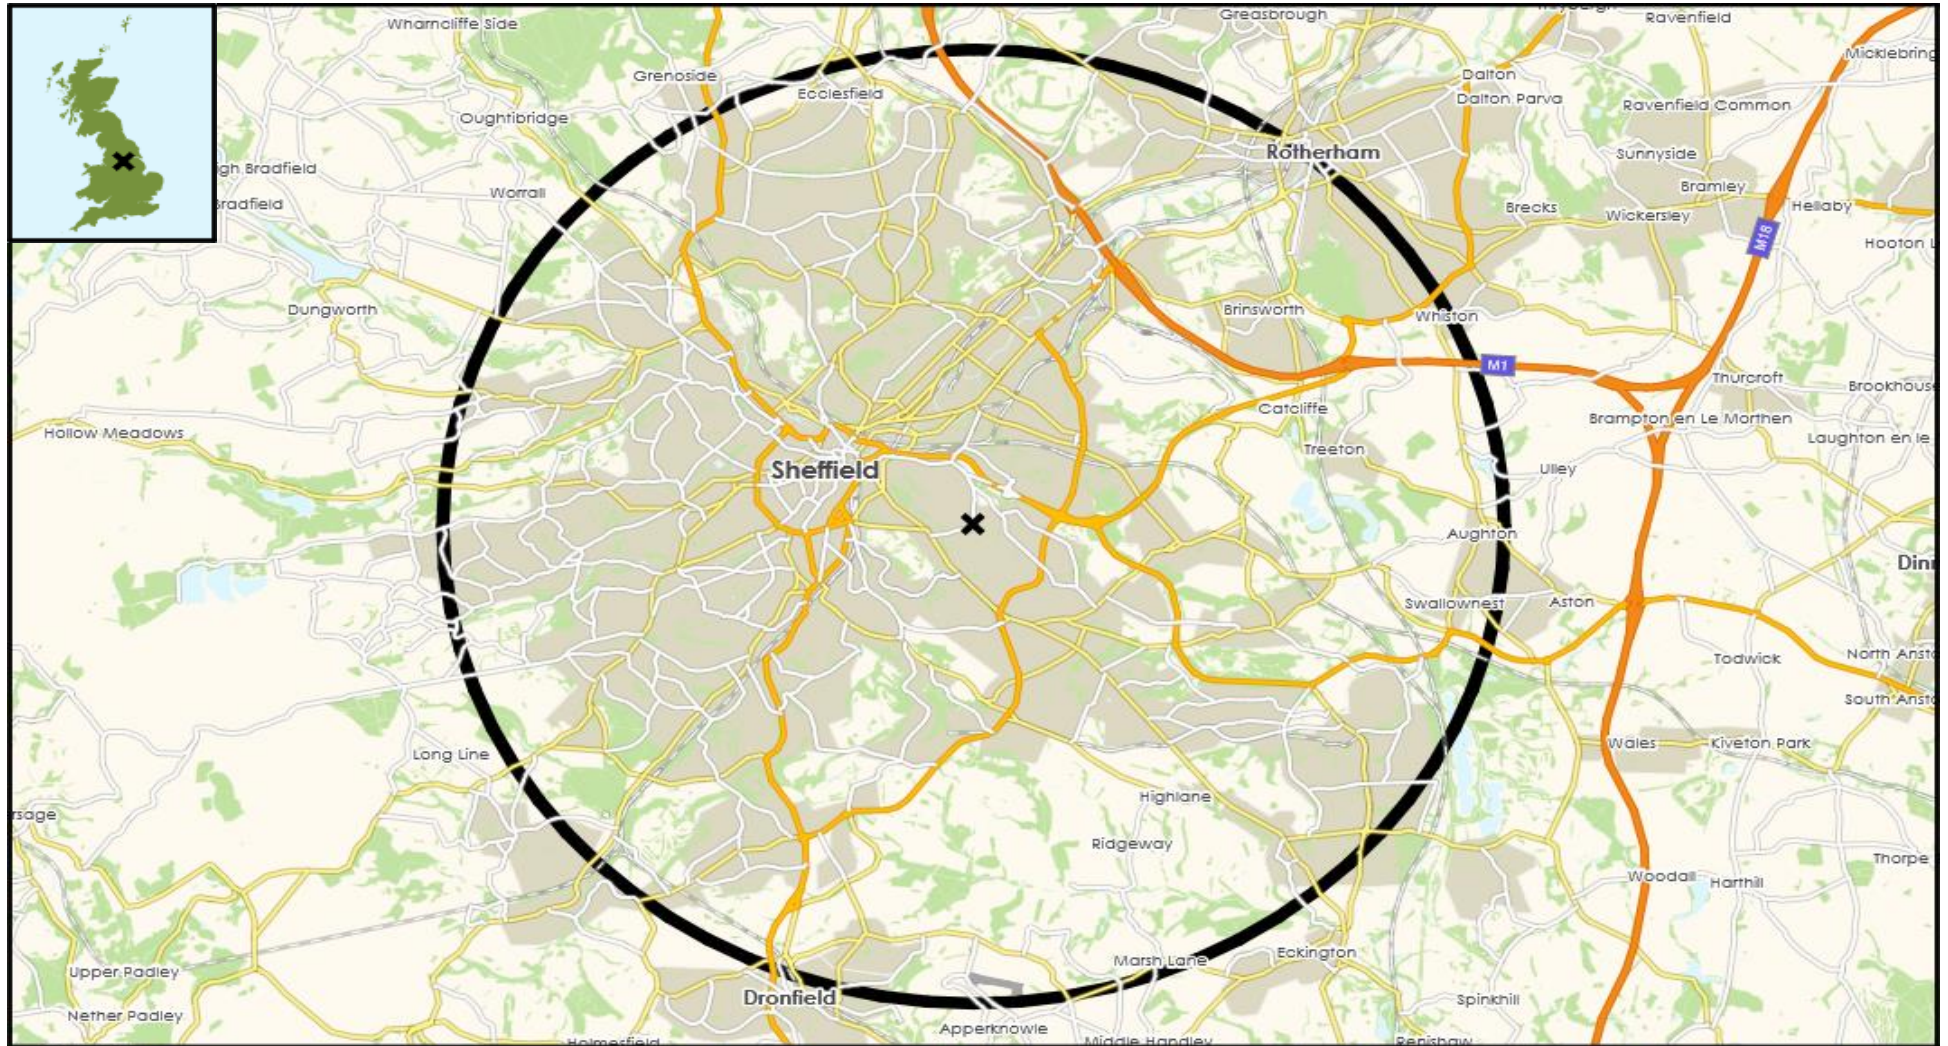

MAP OF AREA

© 2023 CACI Limited and all other applicable third party notices can be found at www.caci.co.uk/copyrightnotices.pdf

Source: OS Open Data 2018

Area: P04376_Manor Castle, Sheffield, S2 1UJ (5 Mile contour)

POPULATION PROJECTIONS

© 2023 CACI Limited and all other applicable third party notices (Population Estimates and Projections) can be found at www.caci.co.uk/copyrightnotices.pdf

Area: P04376_Manor Castle, Sheffield, S2 1UJ (5 Mile contour)

Base: Great Britain

Year: 2022

	Area Profile	Area %	Base %	Index av=100	0	100	200
0 - 14	99,638	17.0	17.6	96			
15 - 24	98,751	16.8	11.6	145			
25 - 44	167,369	28.5	26.2	109			
45 - 54	66,283	11.3	12.7	89			
55 - 64	63,138	10.8	12.8	84			
65 - 74	46,011	7.8	9.9	79			
75 - 84	32,834	5.6	6.7	84			
85+	12,888	2.2	2.6	86			
Total population	586,912