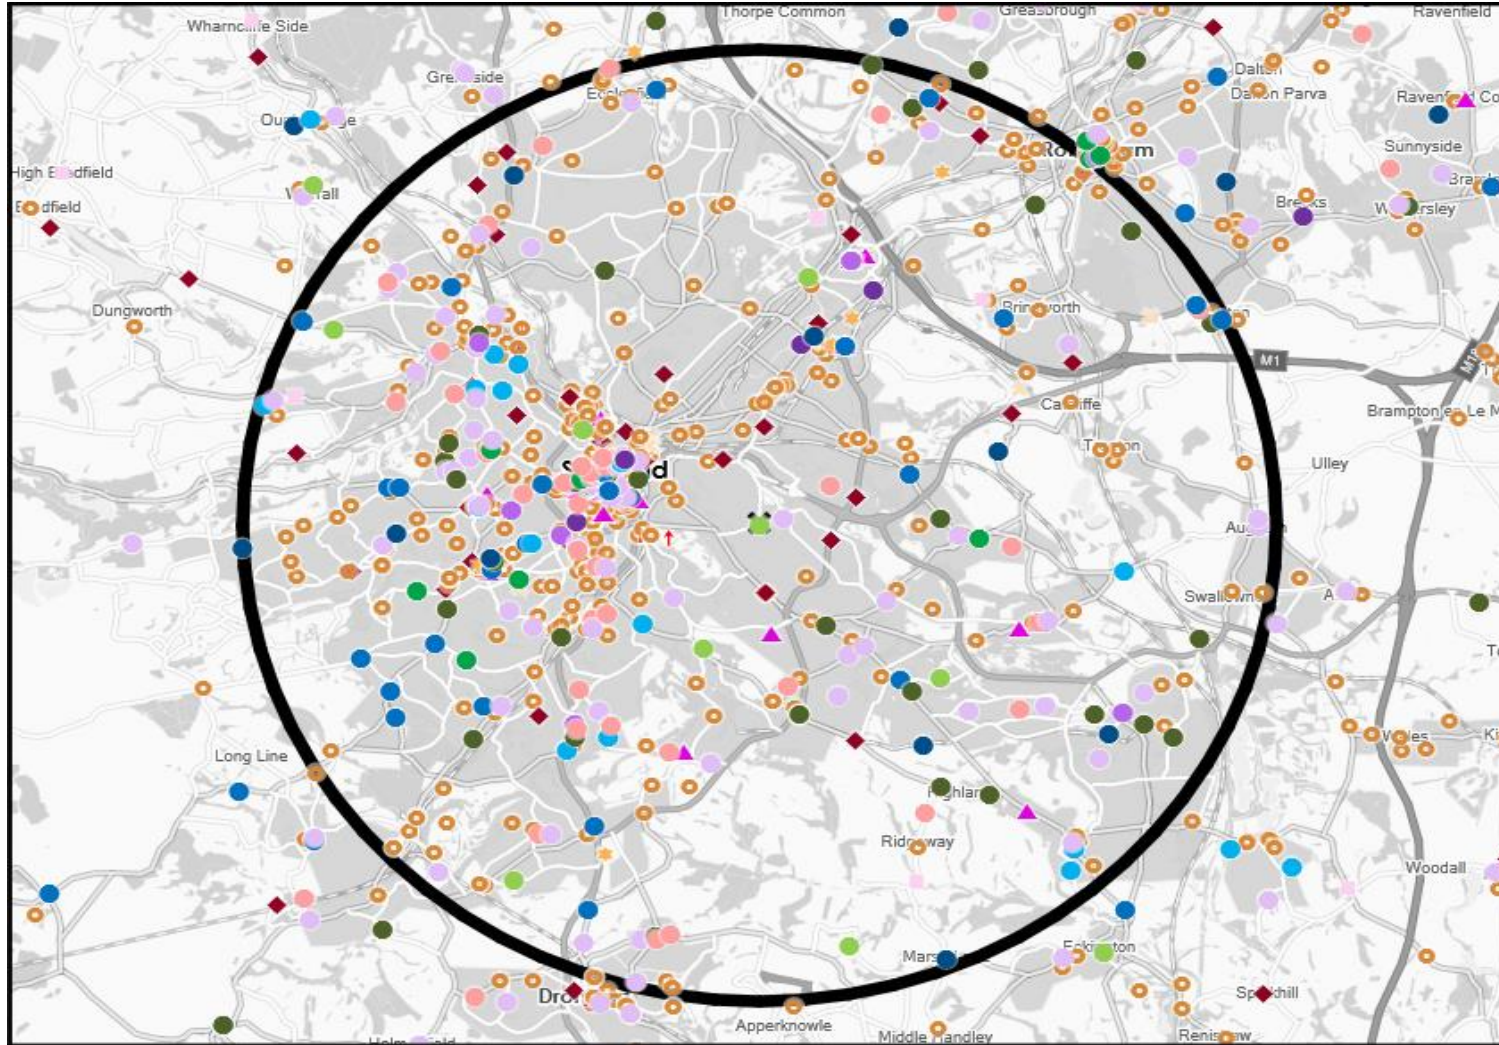

MAP OF AREA

© 2023 CACI Limited and all other applicable third party notices (CGA) can be found at www.caci.co.uk/copyrightnotices.pdf
Source: OS Open Data 2018

Area: P04376_Manor Castle, Sheffield, S2 1UJ (5 Mile contour)

1. **KEY**
2. Large pub co's & bars
     - Admiral Taverns Ltd
     - Ei Group
     - Greene King
     - Marston's
     - Mitchells & Butlers
     - Punch Pub Company
     - Stonegate Pub Company
     - Star Pubs & Bars
     - Wetherspoon
     - Whitbread
     - Shepherd Neame
   - Small to medium pub co's & bars
   - Family Brewers with pubs
   - Hotels
   - Restaurants
   - Leisure
   - Independent
   - Other
   - Site Location
   - Boundary