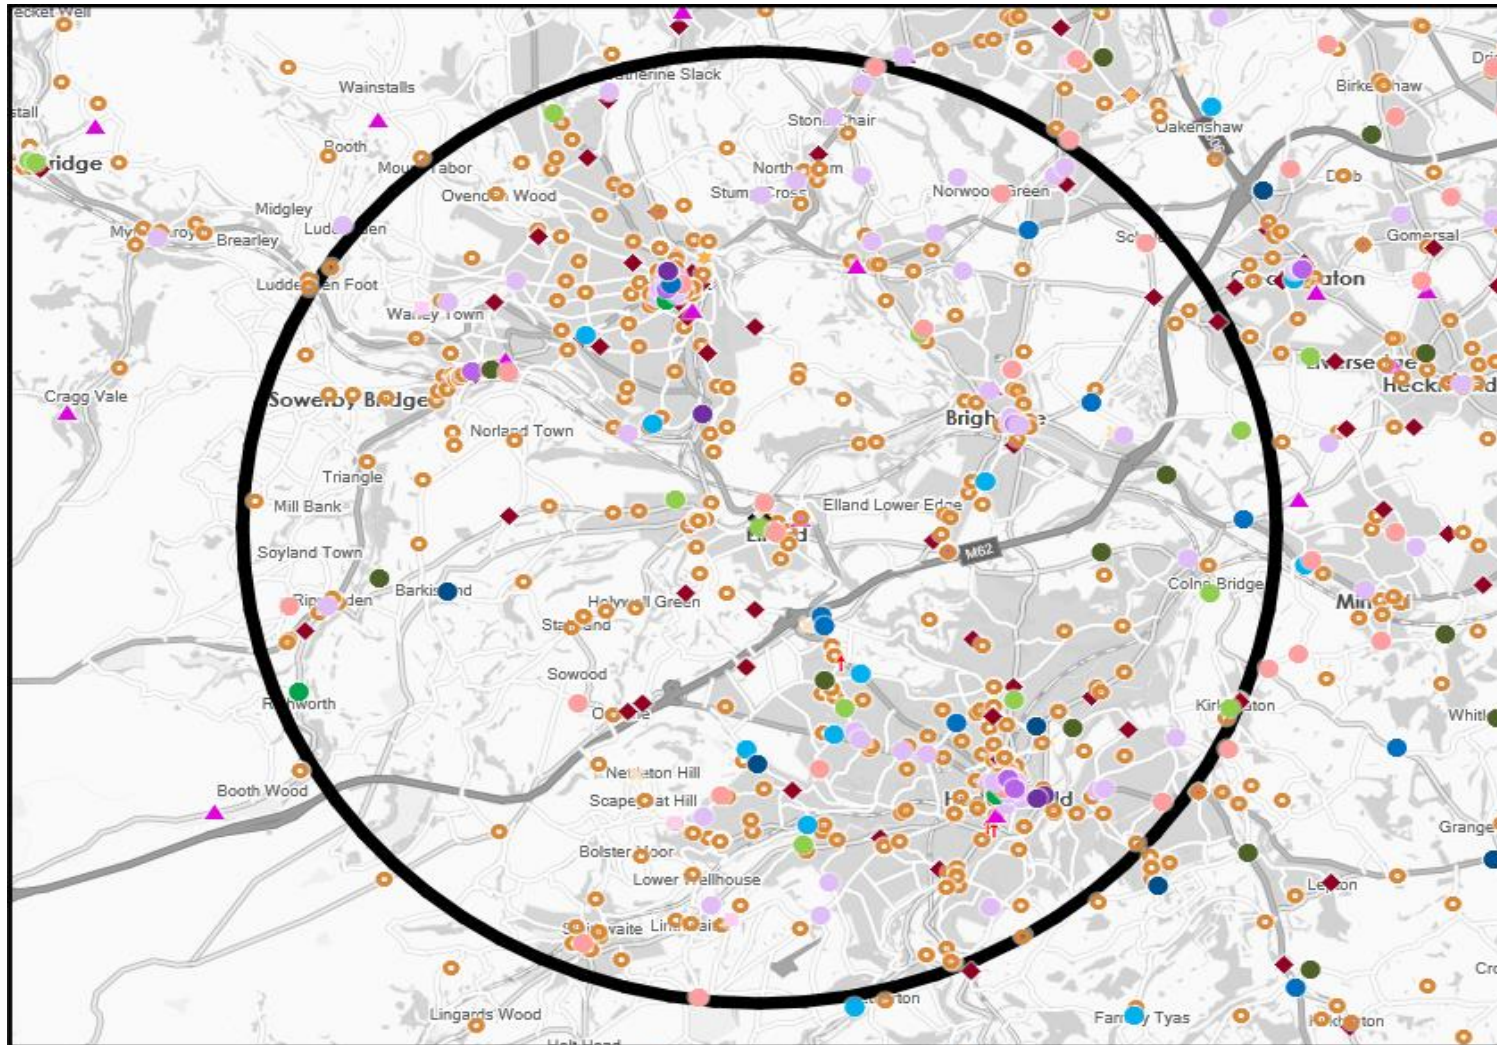

MAP OF AREA

© 2022 CACI Limited and all other applicable third party notices (CGA) can be found at www.caci.co.uk/copyrightnotices.pdf
Source: OS Open Data 2018

Area: P03396_Fleece, Elland, HX5 0BB (5 Mile contour)

KEY

- Large pub co's & bars
  - Admiral Taverns Ltd
  - Ei Group
  - Greene King
  - Marston's
  - Mitchells & Butlers
  - Punch Pub Company
  - Stonegate Pub Company
  - Star Pubs & Bars
  - Wetherspoon
  - Whitbread
  - Shepherd Neame
- Small to medium pub co's & bars
- Family Brewers with pubs
- Hotels
- Restaurants
- Leisure
- Independent
- Other
- Site Location
- Boundary