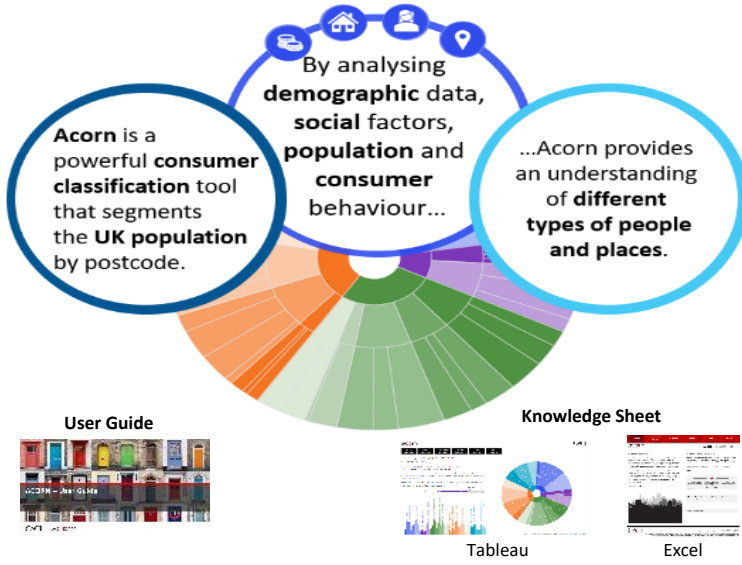

ACORN - WHAT IS IT?