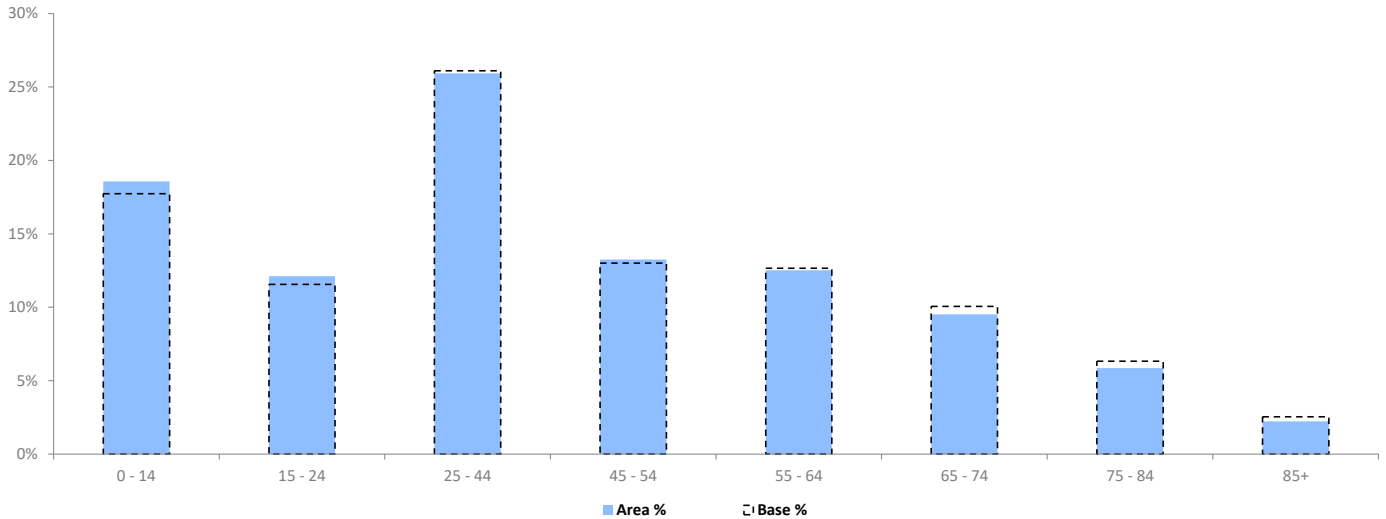

Area: P03396\_Fleece, Elland, HX5 0BB (5 Mile contour)

Base: Great Britain

Year: 2021

	Area Profile	Area %	Base %	Index av=100	0	100	200
0 - 14	61,645	18.6	17.7	<b>105</b>			
15 - 24	40,200	12.1	11.6	<b>105</b>			
25 - 44	86,070	25.9	26.1	99			
45 - 54	44,001	13.3	13.0	<b>102</b>			
55 - 64	41,569	12.5	12.7	99			
65 - 74	31,619	9.5	10.1	95			
75 - 84	19,419	5.9	6.3	93			
85+	7,413	2.2	2.5	88			
<b>Total population</b>	<b>331,936</b>						