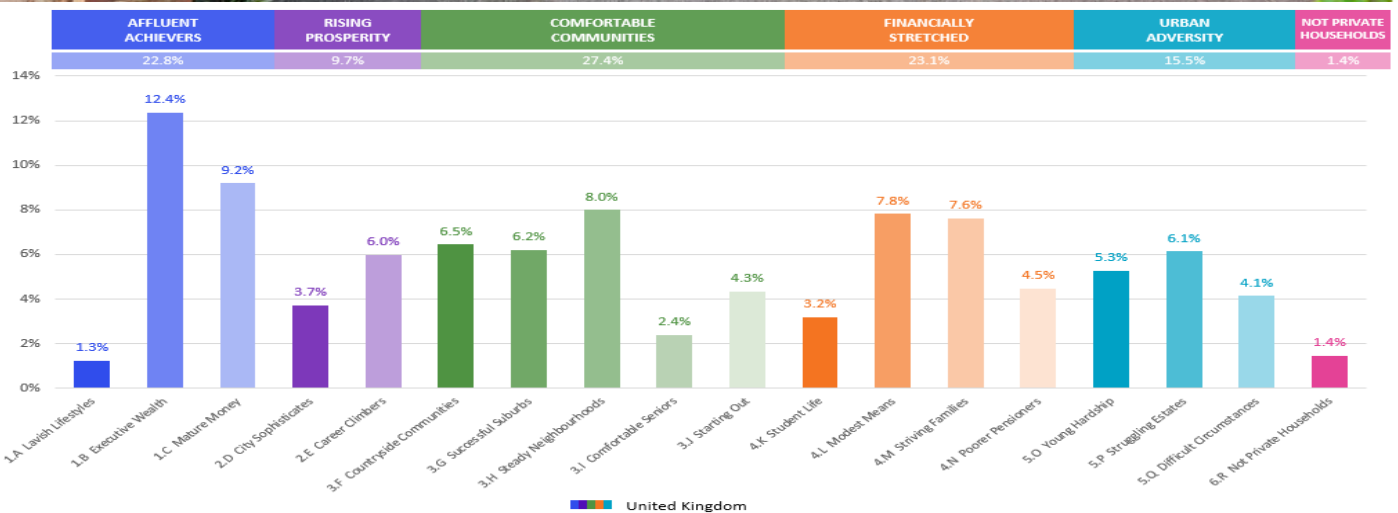

6 CATEGORIES   18 GROUPS   62 TYPES

1. Affluent Achievers	A. Lavish Lifestyles	1-3
	B. Executive Wealth	4-9
	C. Mature Money	10-13
2. Rising Prosperity	D. City Sophisticates	14-17
	E. Career Climbers	18-20
	F. Countryside Communities	21-23
	G. Successful Suburbs	24-26
	H. Steady Neighbourhoods	27-29
	I. Comfortable Seniors	30-31
	J. Starting Out	32-33
3. Comfortable Communities	K. Student Life	34-36
	L. Modest Means	37-40
	M. Striving Families	41-44
	N. Poorer Pensioners	45-48
4. Financially Stretched	O. Young Hardship	49-51
	P. Struggling Estates	52-56
	Q. Difficult Circumstances	57-59
5. Urban Adversity	R. Not Private Households	60-62
6. Not Private Households		

1 Affluent Achievers

Age range: **55+**

Financial situation: Running into debt ↔ Saving a lot

Children at home: **0**

12.1M UK Adults   22.8% of UK

House type: **Detached**

House tenure: **Owned outright**

Number of beds: **4+**

Acorn Groups within Category 1: Affluent Achievers

- A. Lavish Lifestyles: 6%
- B. Executive Wealth: 54%
- C. Mature Money: 40%

These are some of the most financially successful people in the UK. They live in affluent, high status areas of the country. They are healthy, wealthy and confident consumers.