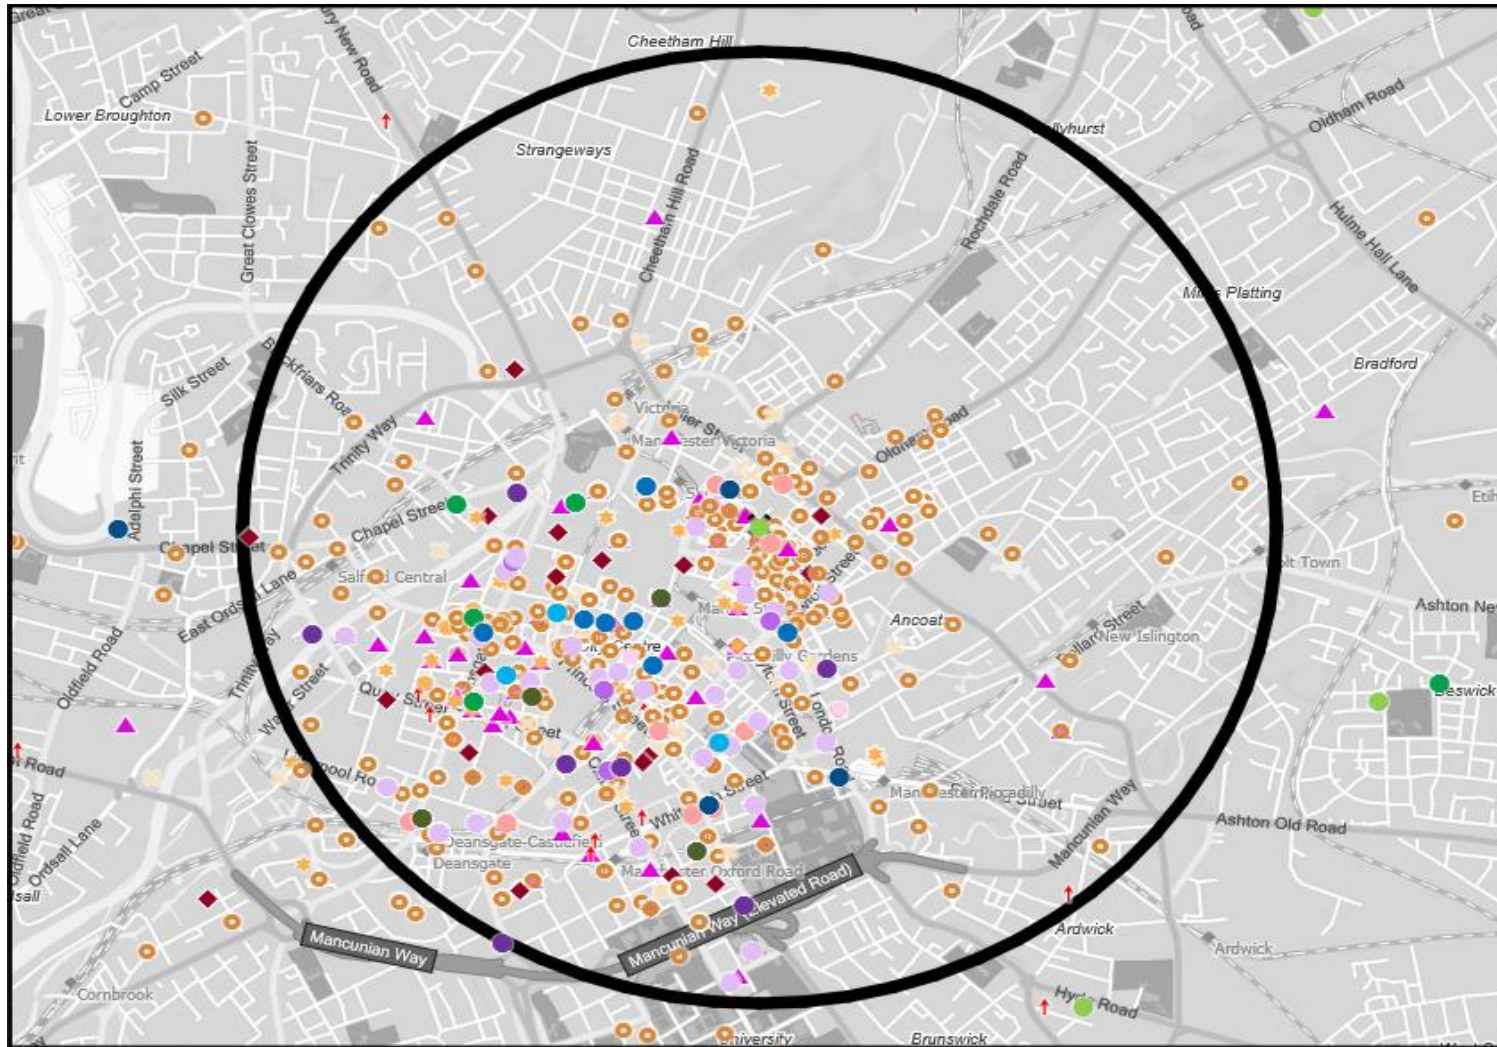

MAP OF AREA

© 2024 CACI Limited and all other applicable third party notices (CGA) can be found at www.caci.co.uk/copyrightnotices.pdf

Source: OS Open Data 2018

Area: P03508_Wheatsheaf, Manchester, M4 5JE (1 Mile contour)

KEY

- Large pub co's & bars
  - Admiral Taverns Ltd
  - Ei Group
  - Greene King
  - Marston's
  - Mitchells & Butlers
  - Punch Pub Company
  - Stonegate Pub Company
  - Star Pubs & Bars
  - Wetherspoon
  - Whitbread
  - Shepherd Neame
- Small to medium pub co's & bars
- Family Brewers with pubs
- Hotels
- Restaurants
- Leisure
- Independent
- Other
- Site Location
- Boundary