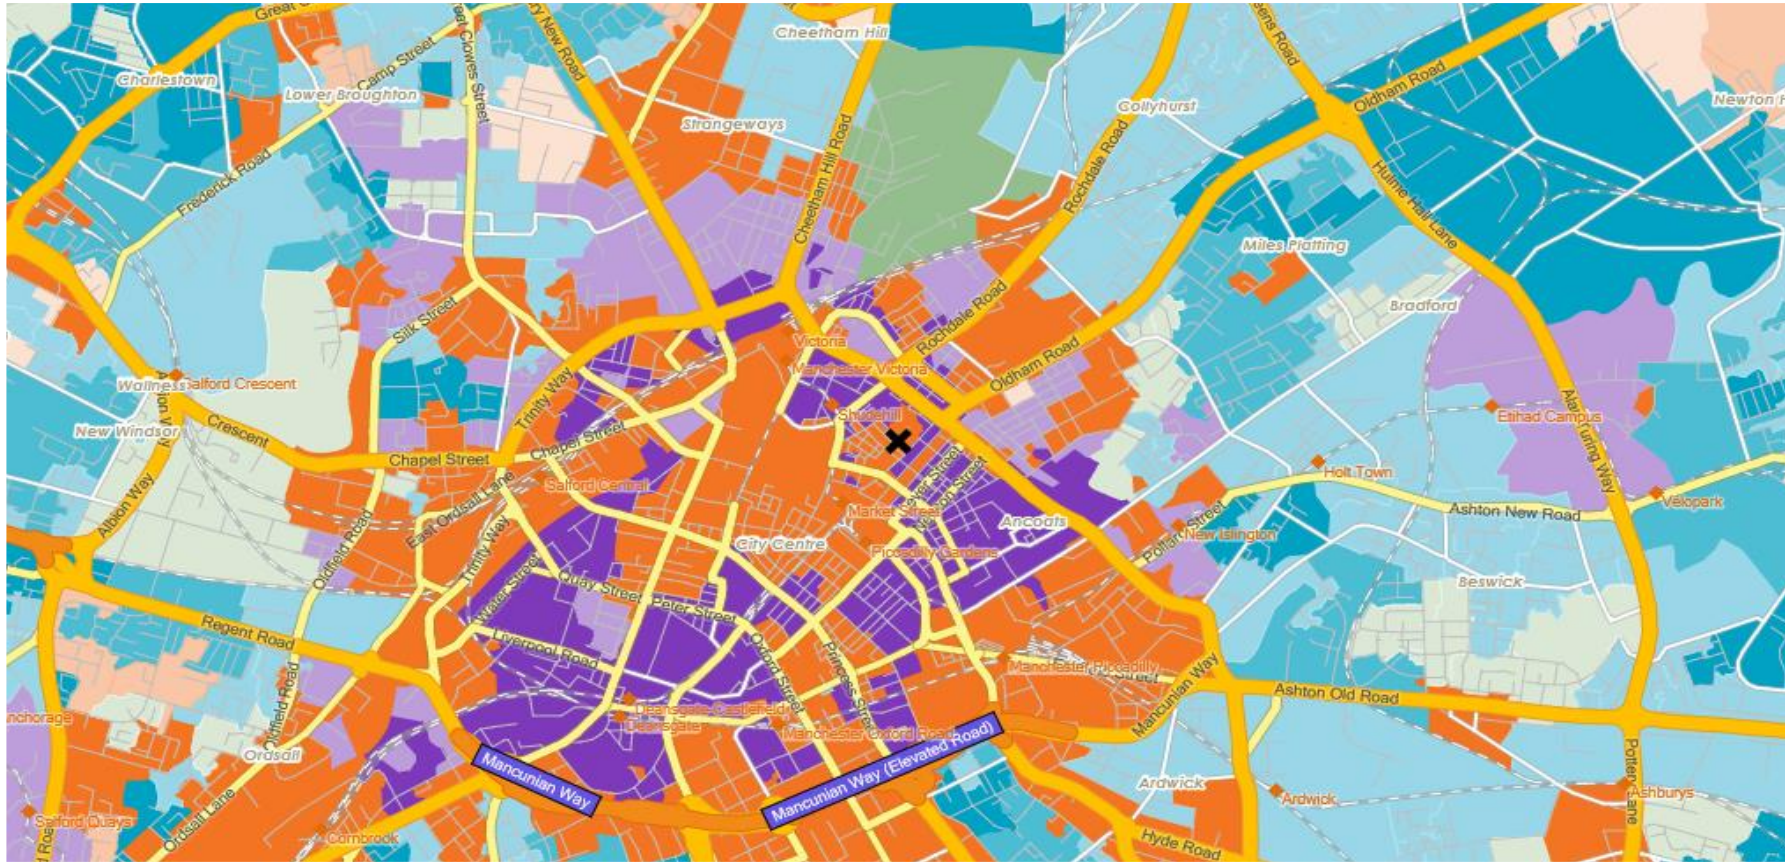

CATEGORY   GROUP   TYPE   **MAP**   WHAT IS ACORN?

DOMINANT ACORN GROUP - HOUSEHOLDS

© 2024 CACI Limited and all other applicable third party notices (Acorn) can be found at www.caci.co.uk/copyrightnotices.pdf

Source: OS Open Data 2018

Area: P03508_Wheatsheaf, Manchester, M4 5JE (1 Mile contour)

- Dominant Acorn Category
- % Affluent Achievers
- % Rising Prosperity
- % Comfortable Communities
- % Financially Stretched
- % Urban Adversity
- Dominant Acorn Group

Acorn Groups

- 1.A Lavish Lifestyles
- 1.B Executive Wealth
- 1.C Mature Money
- 2.D City Sophisticates
- 2.E Career Climbers
- 3.F Countryside Communities
- 3.G Successful Suburbs
- 3.H Steady Neighbourhoods
- 3.I Comfortable Seniors
- 3.J Starting Out
- 4.K Student Life
- 4.L Modest Means
- 4.M Striving Families
- 4.N Poorer Pensioners
- 5.O Young Hardship
- 5.P Struggling Estates
- 5.Q Difficult Circumstances
- 6.R Not Private Households

Area boundary