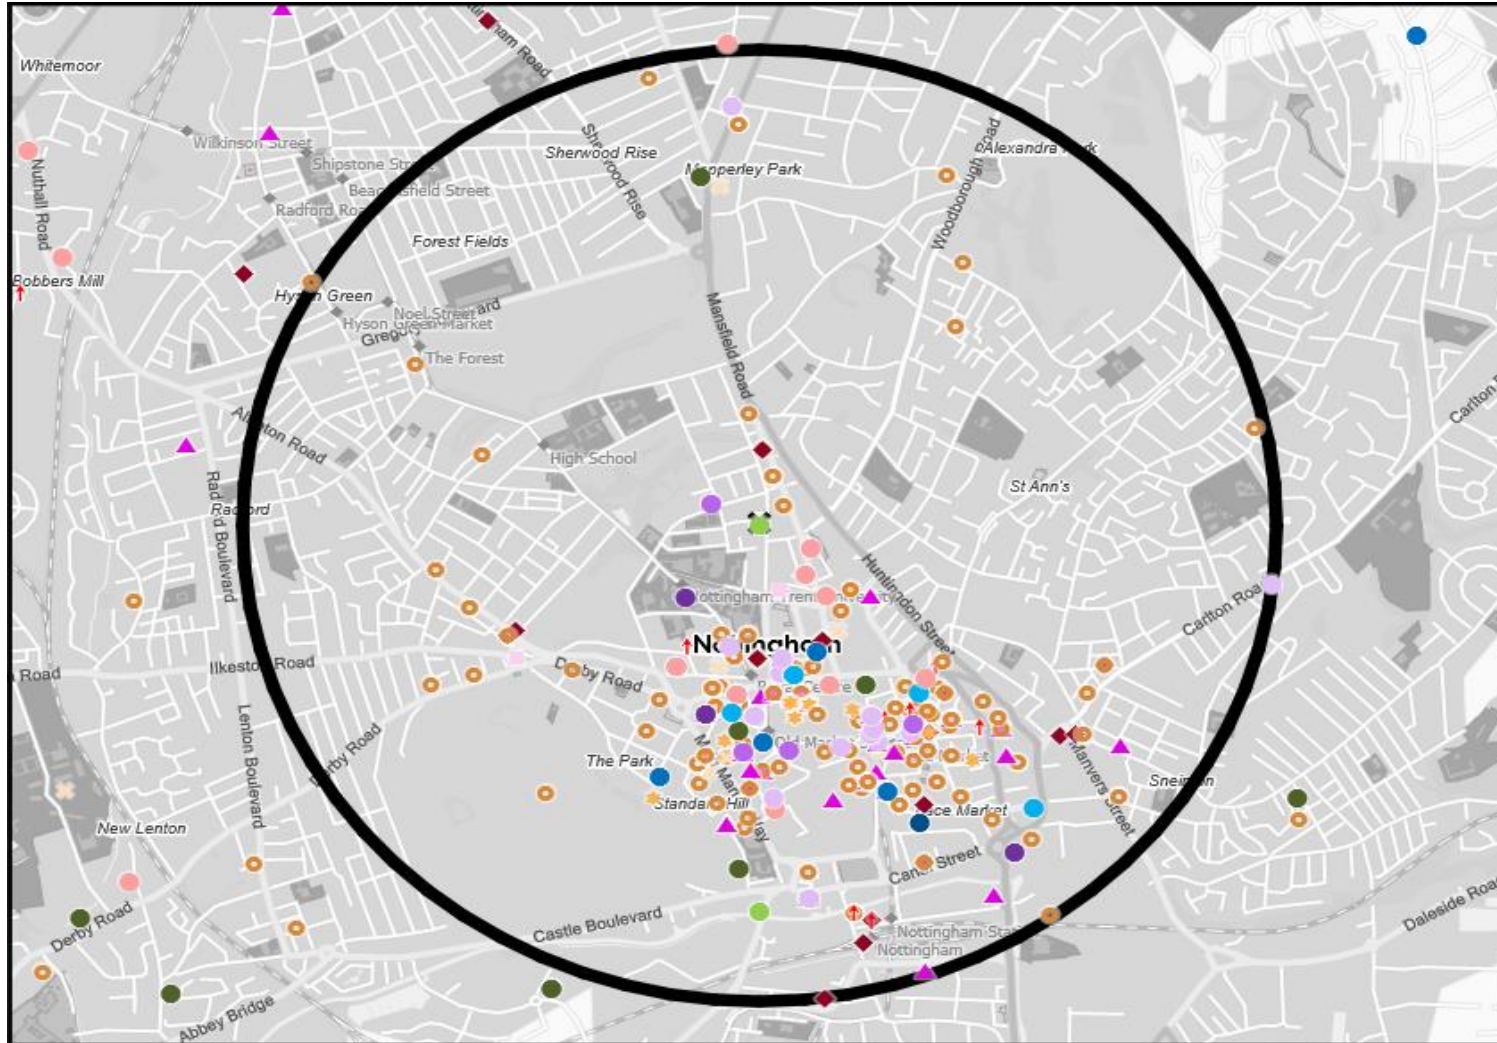

MAP OF AREA

© 2024 CACI Limited and all other applicable third party notices (CGA) can be found at www.caci.co.uk/copyrightnotices.pdf

Source: OS Open Data 2018

Area: P04511_Hole in the Wall, Nottingham, NG1 4EZ (1 Mile contour)

KEY

- Large pub co's & bars
  - Admiral Taverns Ltd
  - Ei Group
  - Greene King
  - Marston's
  - Mitchells & Butlers
  - Punch Pub Company
  - Stonegate Pub Company
  - Star Pubs & Bars
  - Wetherspoon
  - Whitbread
  - Shepherd Neame
- Small to medium pub co's & bars
- Family Brewers with pubs
- Hotels
- Restaurants
- Leisure
- Independent
- Other
- Site Location
- Boundary