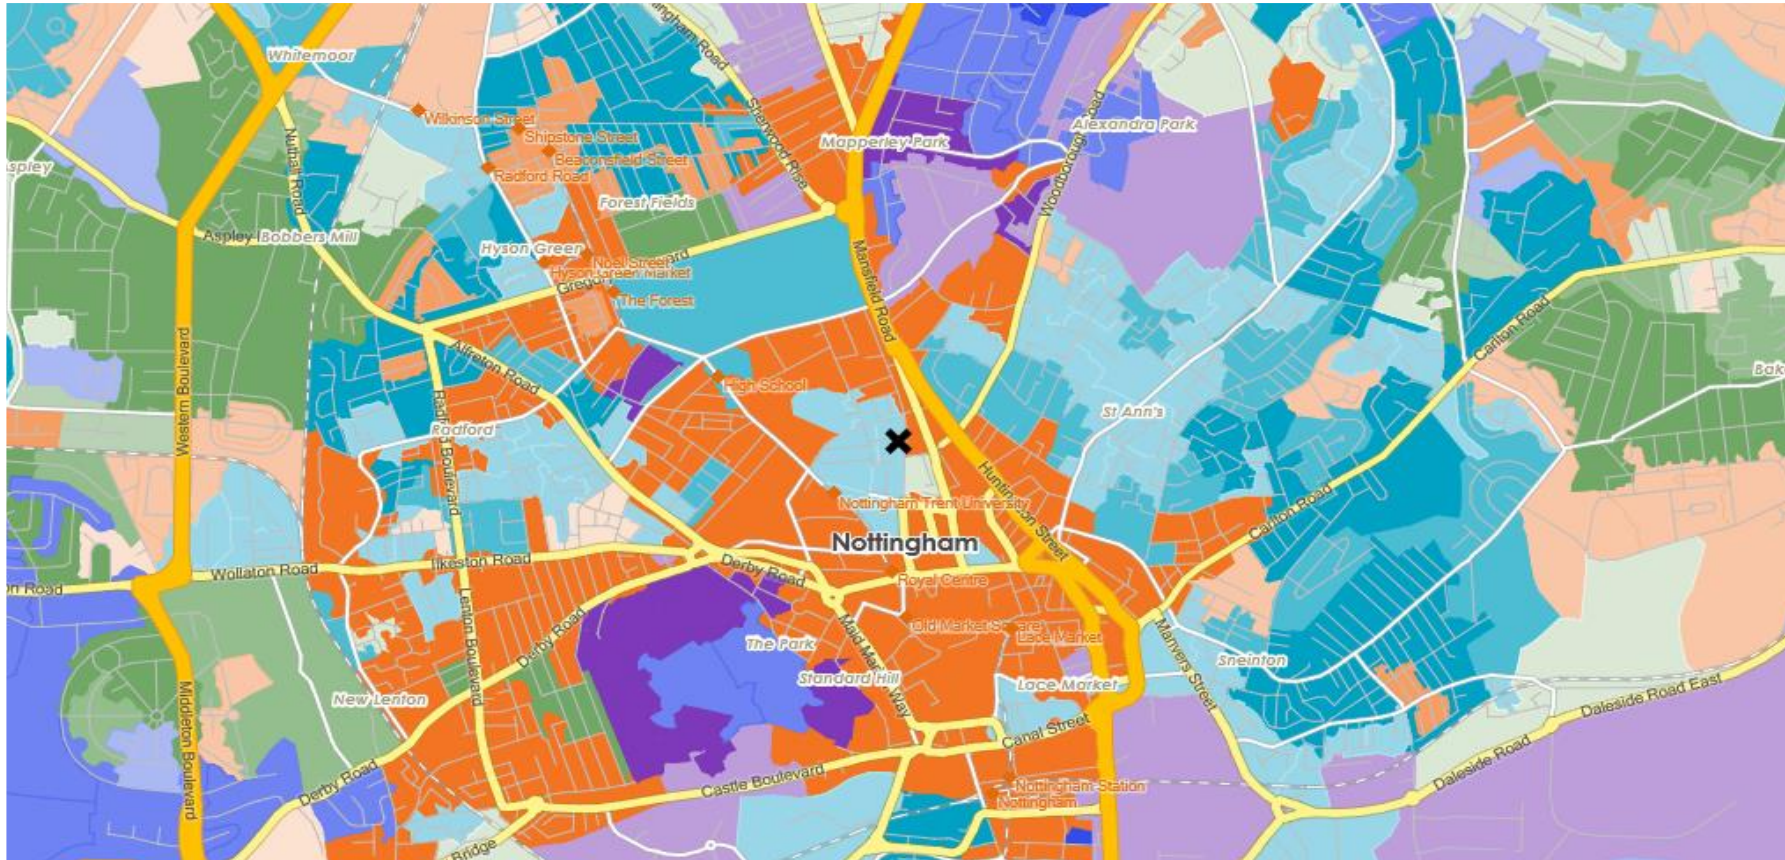

DOMINANT ACORN GROUP - HOUSEHOLDS

© 2024 CACI Limited and all other applicable third party notices (Acorn) can be found at www.caci.co.uk/copyrightnotices.pdf

Source: OS Open Data 2018

Area: P04511_Hole in the Wall, Nottingham, NG1 4EZ (1 Mile contour)

- Dominant Acorn Category
- % Affluent Achievers
- % Rising Prosperity
- % Comfortable Communities
- % Financially Stretched
- % Urban Adversity
- Dominant Acorn Group

1. **Acorn Groups**
- 1.A Lavish Lifestyles
  - 1.B Executive Wealth
  - 1.C Mature Money
  - 2.D City Sophisticates
  - 2.E Career Climbers
  - 3.F Countryside Communities
  - 3.G Successful Suburbs
  - 3.H Steady Neighbourhoods
  - 3.I Comfortable Seniors
  - 3.J Starting Out
  - 4.K Student Life
  - 4.L Modest Means
  - 4.M Striving Families
  - 4.N Poorer Pensioners
  - 5.O Young Hardship
  - 5.P Struggling Estates
  - 5.Q Difficult Circumstances
  - 6.R Not Private Households

Area boundary