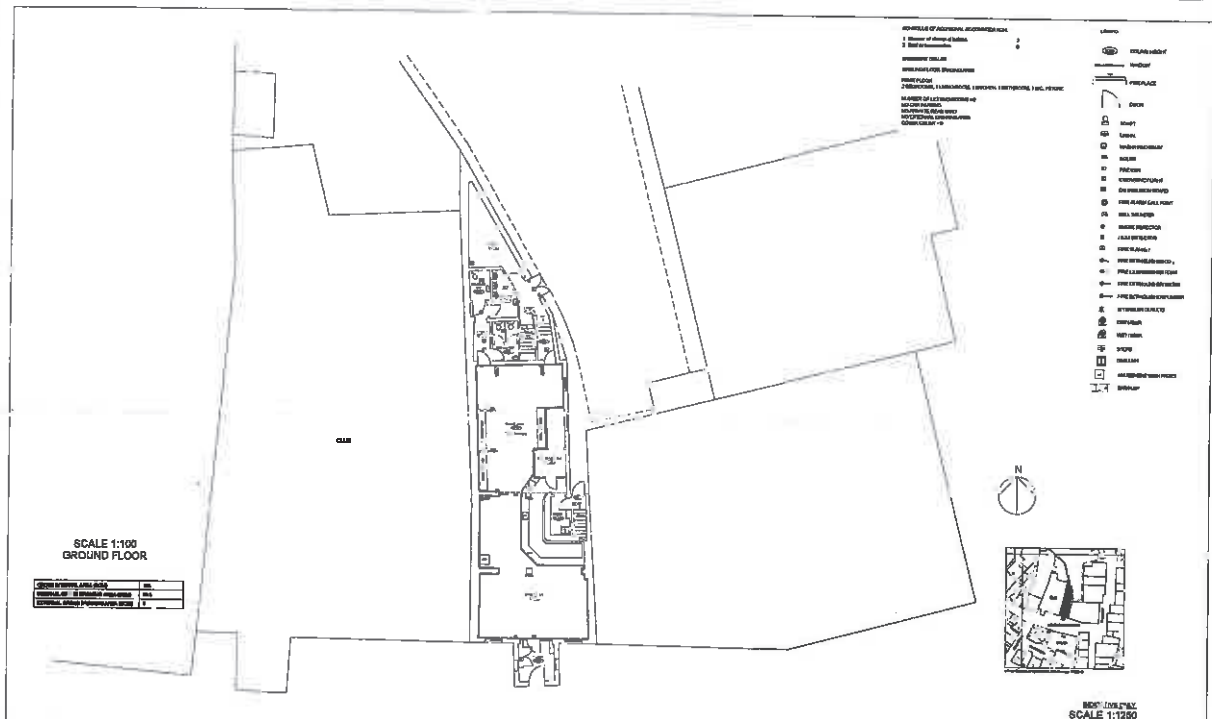

Annex 4 – Plans

<p>G.A. Design Services Ltd The Old Mill High Street Bury St Edmunds Suffolk Tel: 01284 705222 Fax: 01284 705222 www.ga-design.com</p>	<p>GREENE KING Greene King Pub Partners Albion House Wedgley Street Bury St Edmunds Suffolk IP25 1GT Phone: 01284 763222 Fax: 01284 705222 URL: www.greenekingpubs.co.uk</p>	<p>Scale 1:100</p> <p>Date Issued 09/02/08</p> <p>Sheet No. S40_LP1</p>
---	---	--