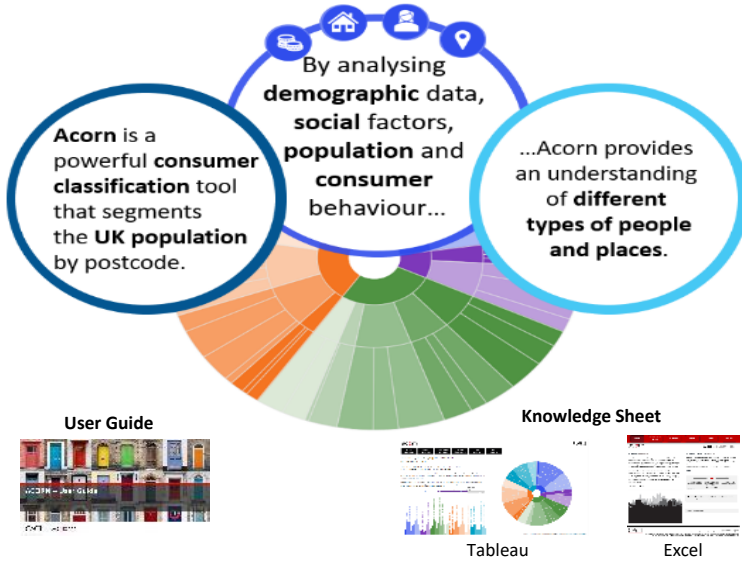

ACORN - WHAT IS IT?