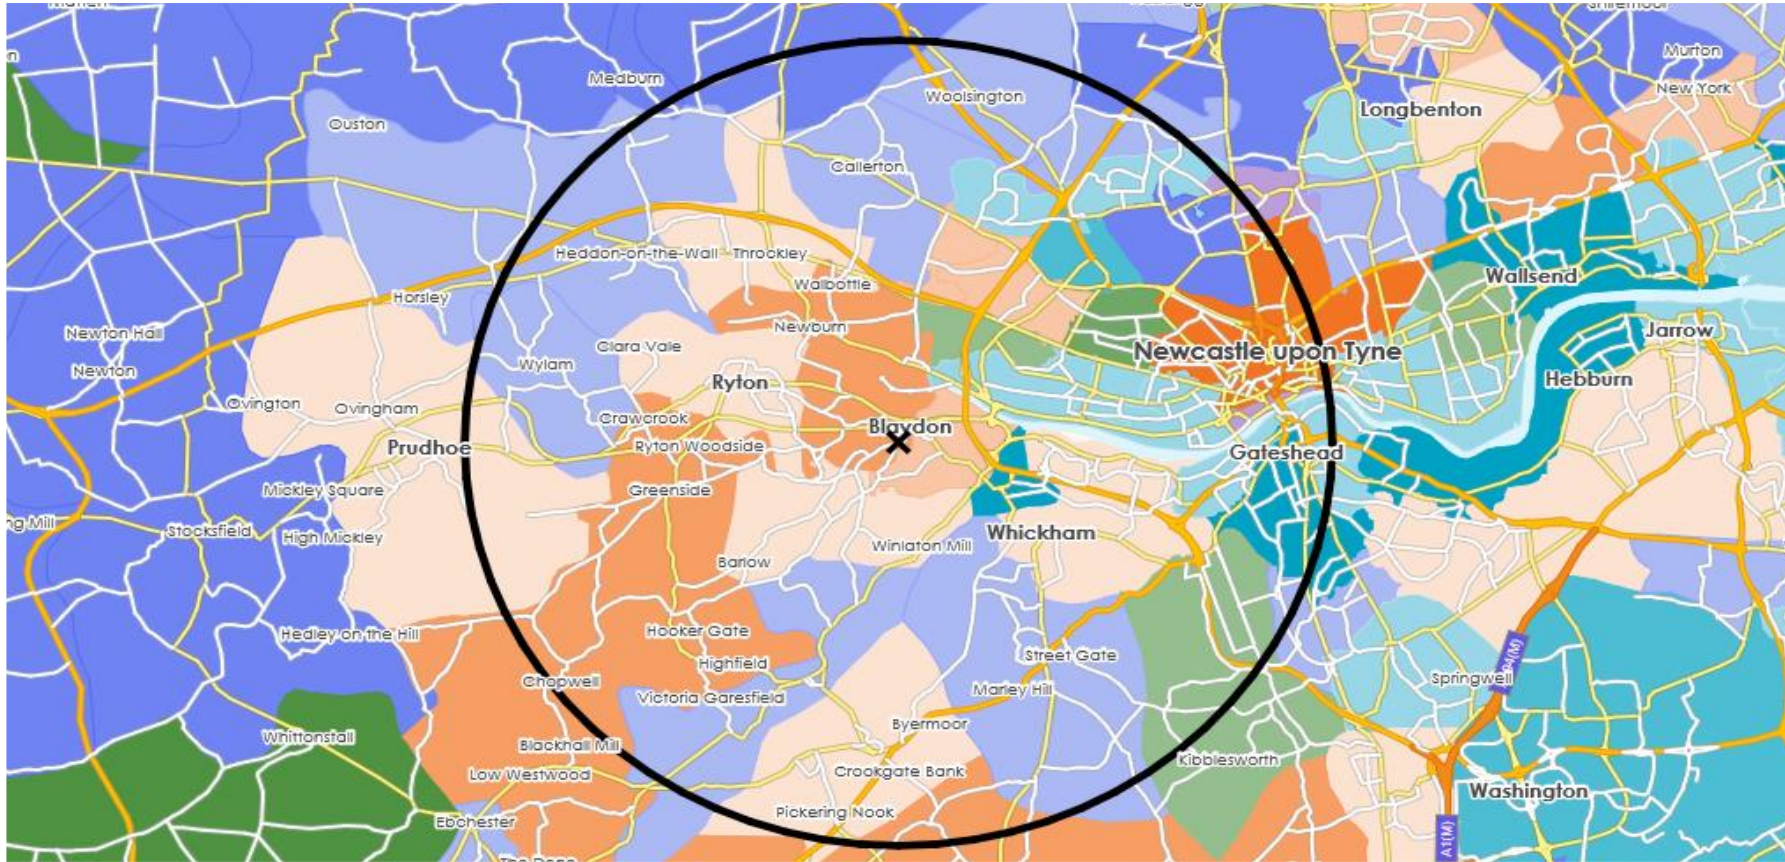

DOMINANT ACORN GROUP - HOUSEHOLDS

© 2022 CACI Limited and all other applicable third party notices (Acorn) can be found at www.caci.co.uk/copyrightnotices.pdf

Source: OS Open Data 2018

Area: P00810_Huntsman, Blaydon on Tyne, NE21 4AU (5 Mile contour)