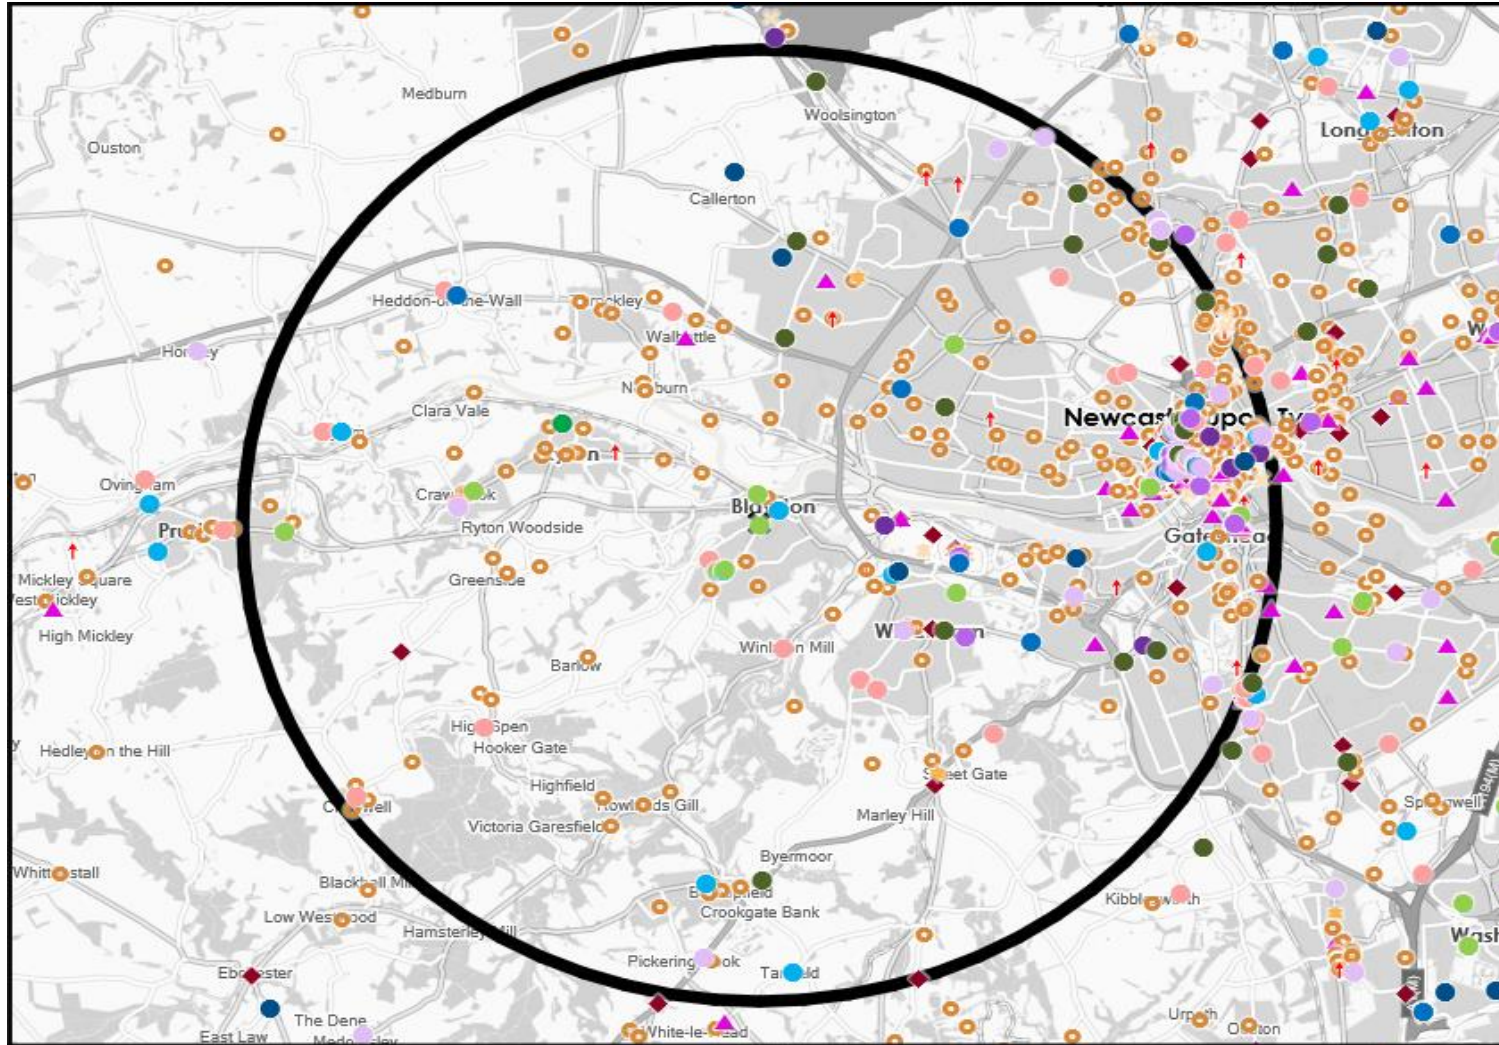

MAP OF AREA

© 2022 CACI Limited and all other applicable third party notices (CGA) can be found at www.caci.co.uk/copyrightnotices.pdf
Source: OS Open Data 2018

Area: P00810_Huntsman, Blaydon on Tyne, NE21 4AU (5 Mile contour)

KEY

- Large pub co's & bars
  - Admiral Taverns Ltd
  - Ei Group
  - Greene King
  - Marston's
  - Mitchells & Butlers
  - Punch Pub Company
  - Stonegate Pub Company
  - Star Pubs & Bars
  - Wetherspoon
  - Whitbread
  - Shepherd Neame
- Small to medium pub co's & bars
- Family Brewers with pubs
- Hotels
- Restaurants
- Leisure
- Independent
- Other
- Site Location
- Boundary